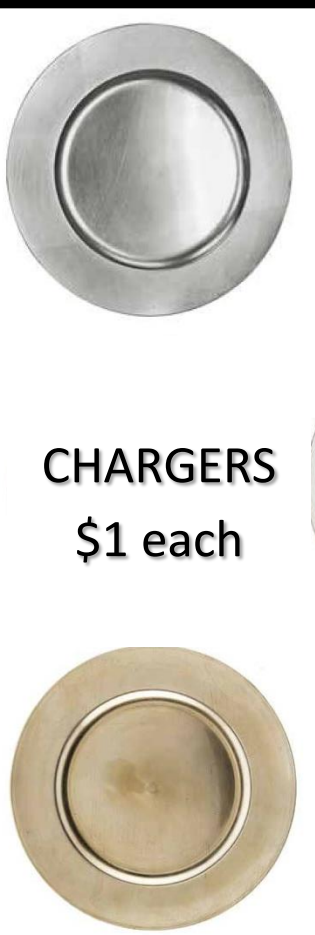

Rental COLLECTION

CHARGERS
$1 each